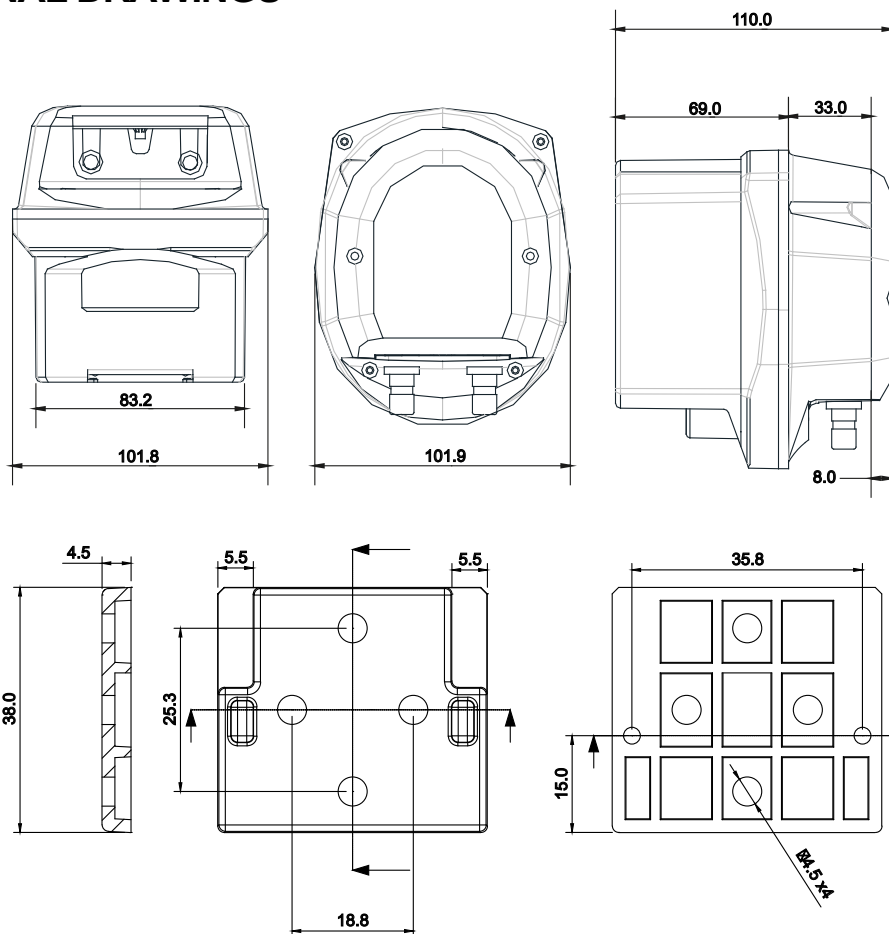

Seko SpA declares that the pump code SKLR0015M3000 has the following features:

CERTIFICATION	CE
TYPE	LR
POWER SUPPLY	100÷240 Vac 50/60 Hz
CONSUMPTION	3.5 W
PERISTALTIC TUBE MATERIAL	Sekoflex (6x10)
CC/REVOLUTION	2.5
FITTING [mm]	Ø 8x12
FLOW-RATE	15 l/h
BACKPRESSURE	0,1 BAR
MPA	0,01
PSI	1,450
GPD	95,04
GPH	3,960
IP DEGREE	IP 65

DIMENSIONAL DRAWINGS

SEKO spa has taken all reasonable measures about the accuracy of this translation, but regrets that no responsibility can be accepted for any error, omission or inaccuracy. In case of doubt or dispute, as provided by the European Directive, only the original language text is valid.